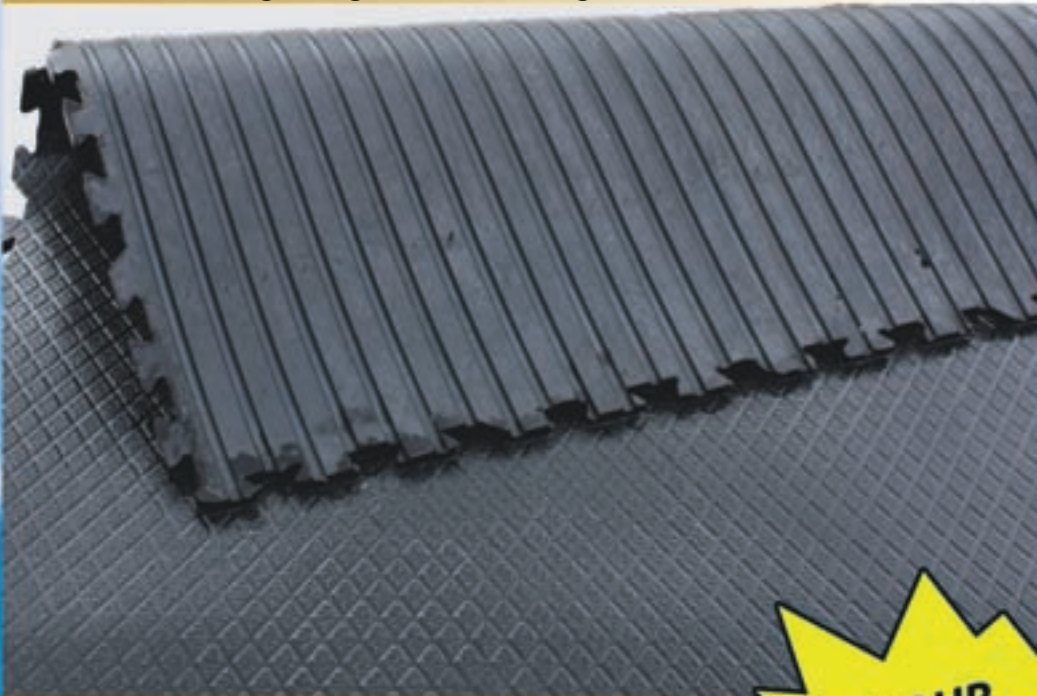

promat

*The Leader in
Animal Comfort*

NEW: Solid Rubber Mats

(Available in straight edge or interlocking)

Top Finish
(non-slip diamond pattern)

Bottom Finish
(deep rib bottom)

Dimensions - 4' x 6' x 3/4"

- Non-absorbent
- Slip-resistant
- Improves traction
- Easy installation
- High content of virgin rubber (not recycled)
- Manufactured to avoid expansion & contraction
- Optimum drainage
- Improves animal health

**NOT YOUR
ORDINARY MAT
ASK US WHY!**

Warranty
3 year manufacturer

Applications:

- Milking parlours
- Crossovers
- Alley ways